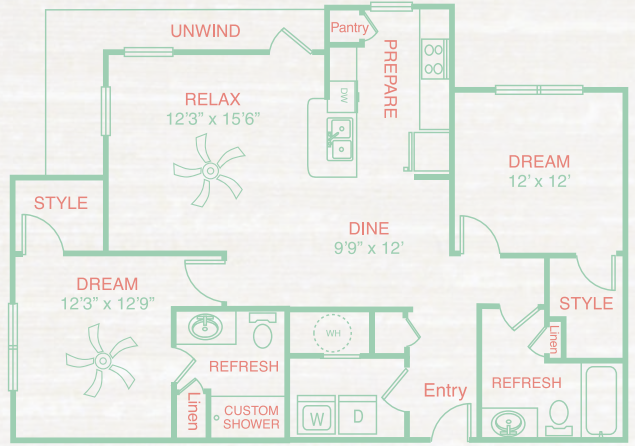

1 BEDROOM | 1 BATH

**A1 A1**  
 1 Bedroom | 1 Bath  
 661 APPROX SQFT

\*exact dimensions & features may vary with each floor plan

**A2 A2**  
 1 Bedroom | 1 Bath  
 983 APPROX SQFT

\*exact dimensions & features may vary with each floor plan

**A3 A3**  
 1 Bedroom | 1 Bath  
 815 APPROX SQFT

\*exact dimensions & features may vary with each floor plan

**B2 B2**  
 2 Bedroom | 2 Bath  
 1218 APPROX SQFT

\*exact dimensions & features may vary with each floor plan