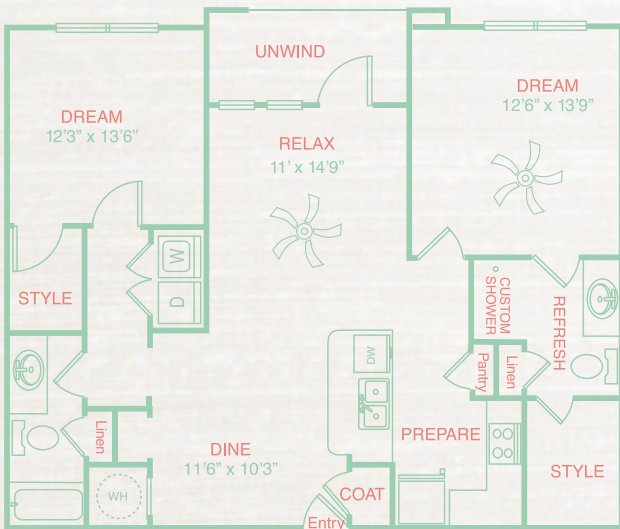

1 BEDROOM | 1 BATH

**A1 A1**  
 1 Bedroom | 1 Bath  
 661 APPROX SQFT

\*exact dimensions & features may vary with each floor plan

**A2 A2**  
 1 Bedroom | 1 Bath  
 983 APPROX SQFT

\*exact dimensions & features may vary with each floor plan

**A3 A3**  
 1 Bedroom | 1 Bath  
 815 APPROX SQFT

\*exact dimensions & features may vary with each floor plan

**B2 B2**  
 2 Bedroom | 2 Bath  
 1218 APPROX SQFT

\*exact dimensions & features may vary with each floor plan