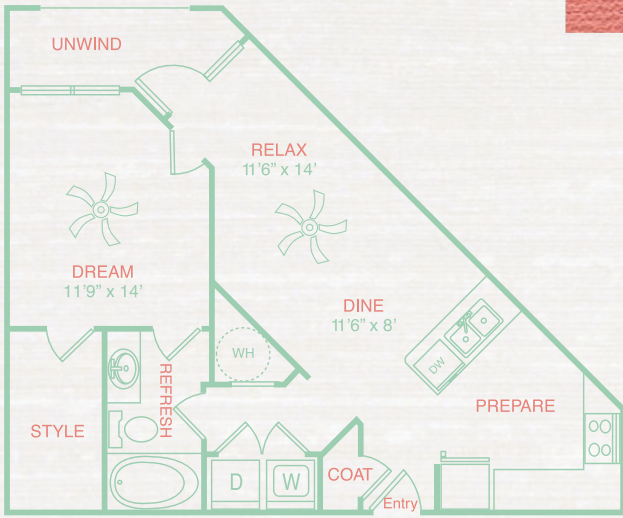

1 BEDROOM | 1 BATH

**A1 A1**  
 1 Bedroom | 1 Bath  
 661 APPROX SQFT

\*exact dimensions & features may vary with each floor plan

**A2 A2**  
 1 Bedroom | 1 Bath  
 983 APPROX SQFT

\*exact dimensions & features may vary with each floor plan

**A3 A3**  
 1 Bedroom | 1 Bath  
 815 APPROX SQFT

\*exact dimensions & features may vary with each floor plan

**B2 B2**  
 2 Bedroom | 2 Bath  
 1218 APPROX SQFT

\*exact dimensions & features may vary with each floor plan