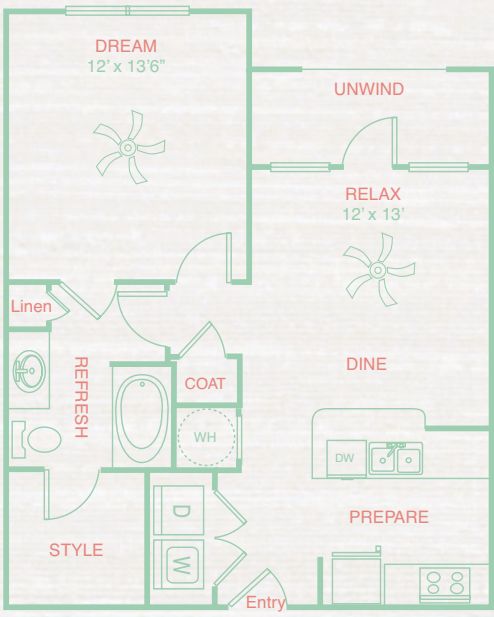

## 3 BEDROOM | 2 BATH

**C1**  
3 Bedroom | 2 Bath

**1515**  
APPROX SQFT

\*exact dimensions & features may vary with each floor plan

**C4**  
3 Bedroom | 2 Bath

**1375**  
APPROX SQFT

\*exact dimensions & features may vary with each floor plan

1 BEDROOM | 1 BATH

**A1 A1**  
 1 Bedroom | 1 Bath  
 661 APPROX SQFT

\*exact dimensions & features may vary with each floor plan

**A2 A2**  
 1 Bedroom | 1 Bath  
 983 APPROX SQFT

\*exact dimensions & features may vary with each floor plan